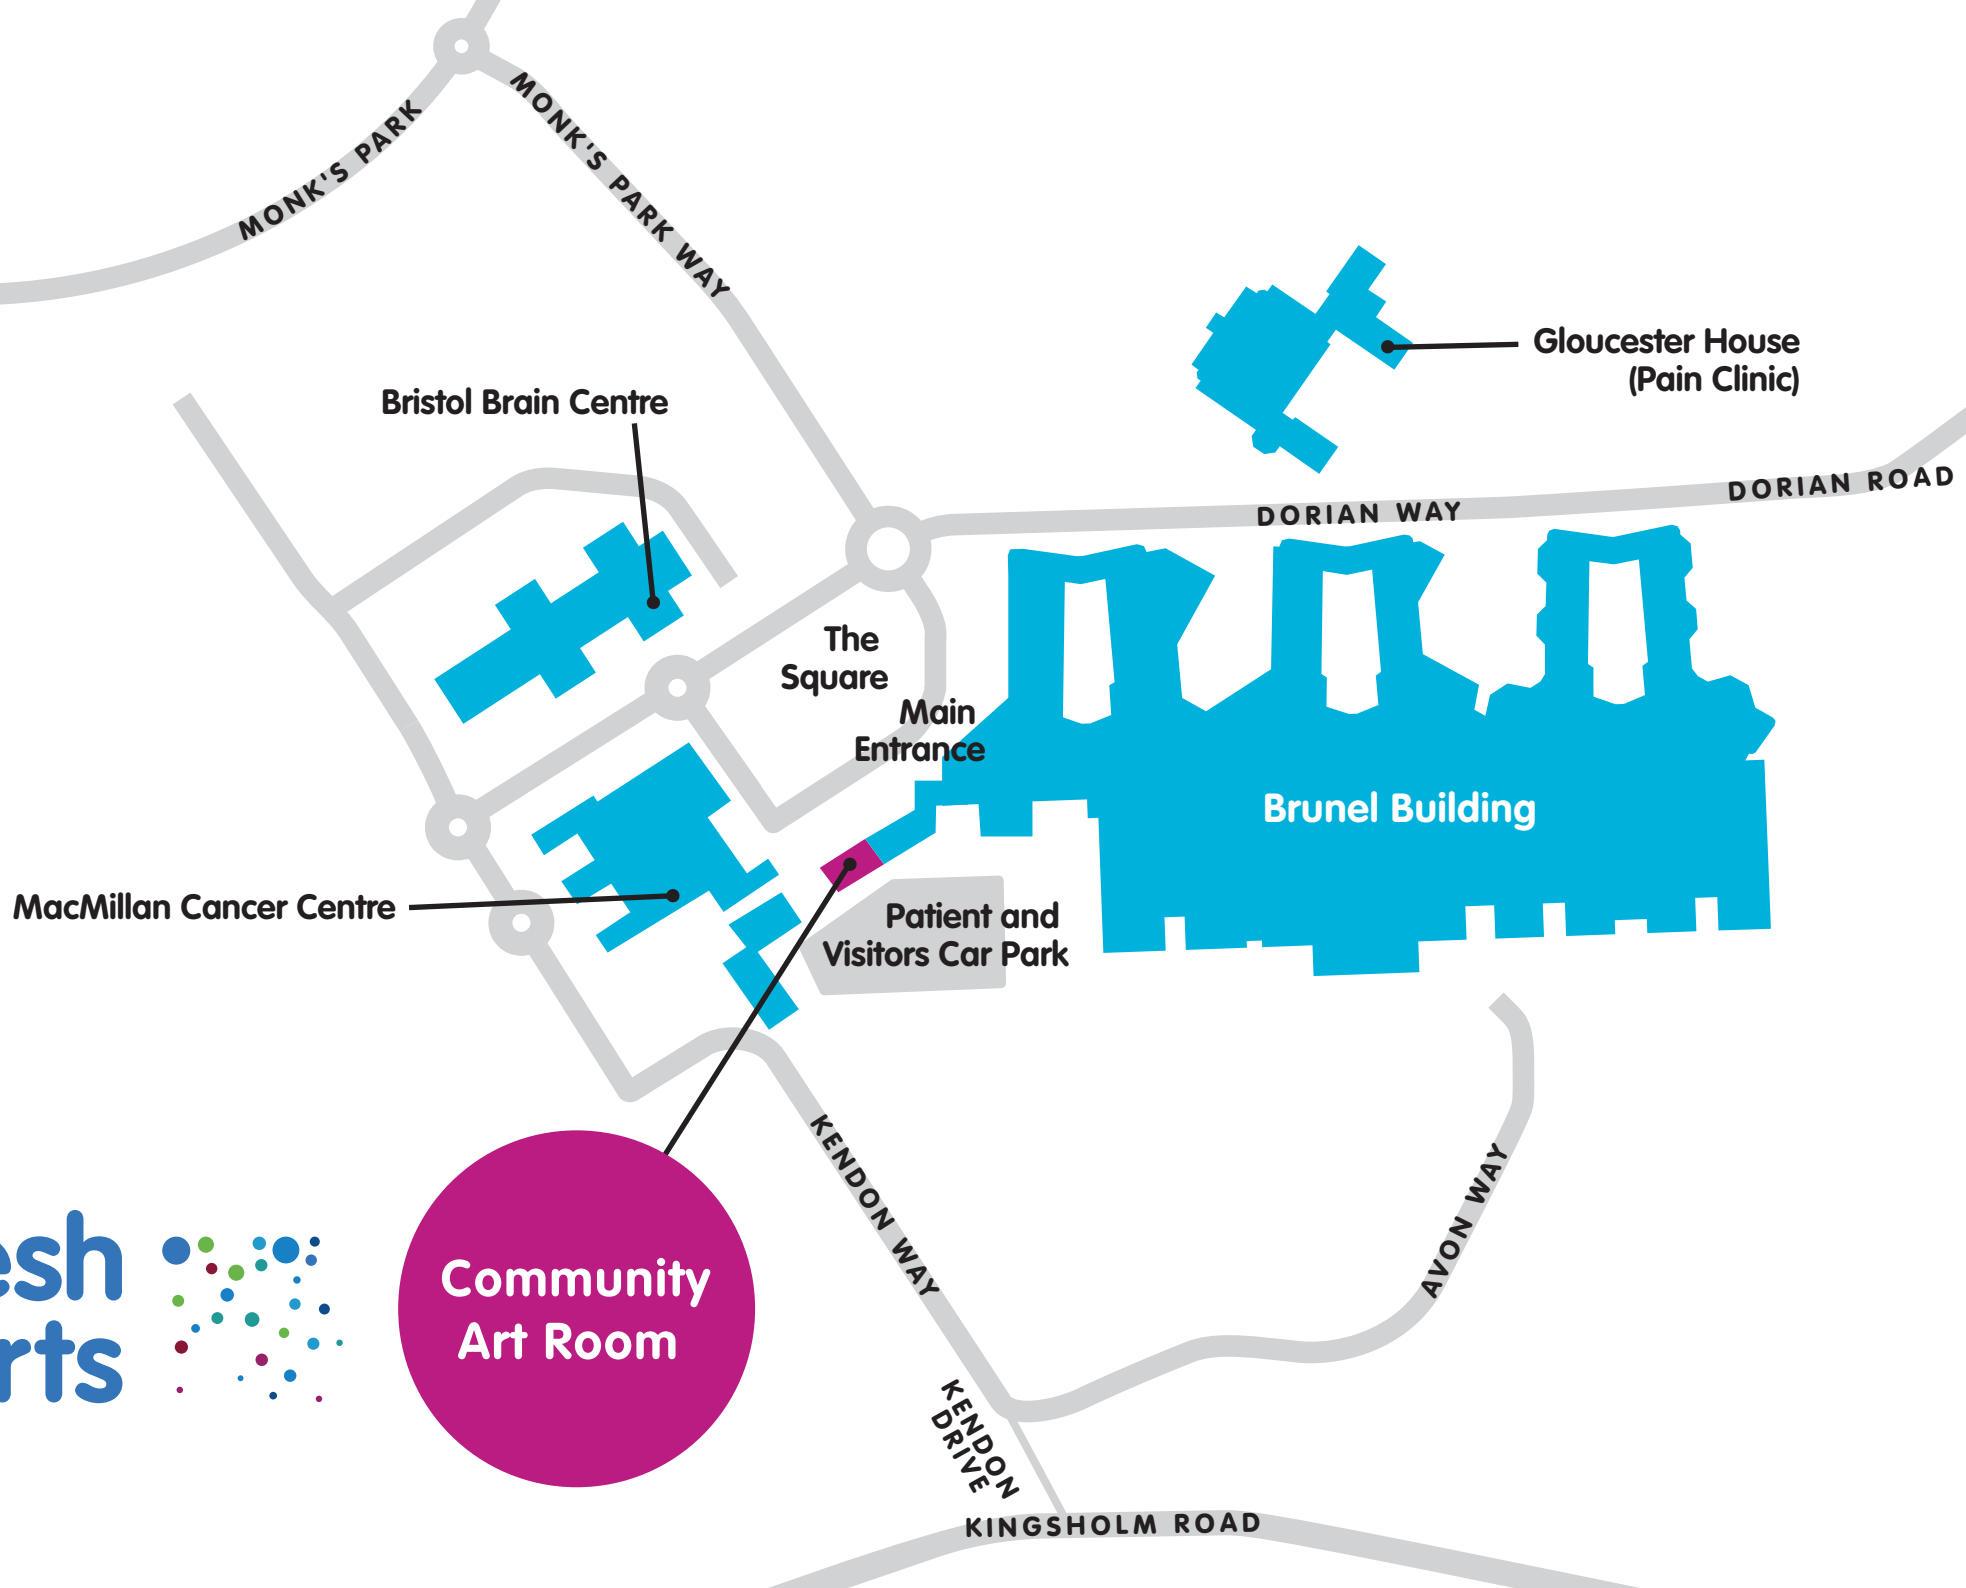

Community Art Room

Bristol Brain Centre

Gloucester House  
(Pain Clinic)

DORIAN WAY

DORIAN ROAD

The Square

Main Entrance

Brunel Building

MacMillan Cancer Centre

Patient and  
Visitors Car Park

KENDON WAY

AVON WAY

KENDON  
DRIVE

KINGSHOLM ROAD